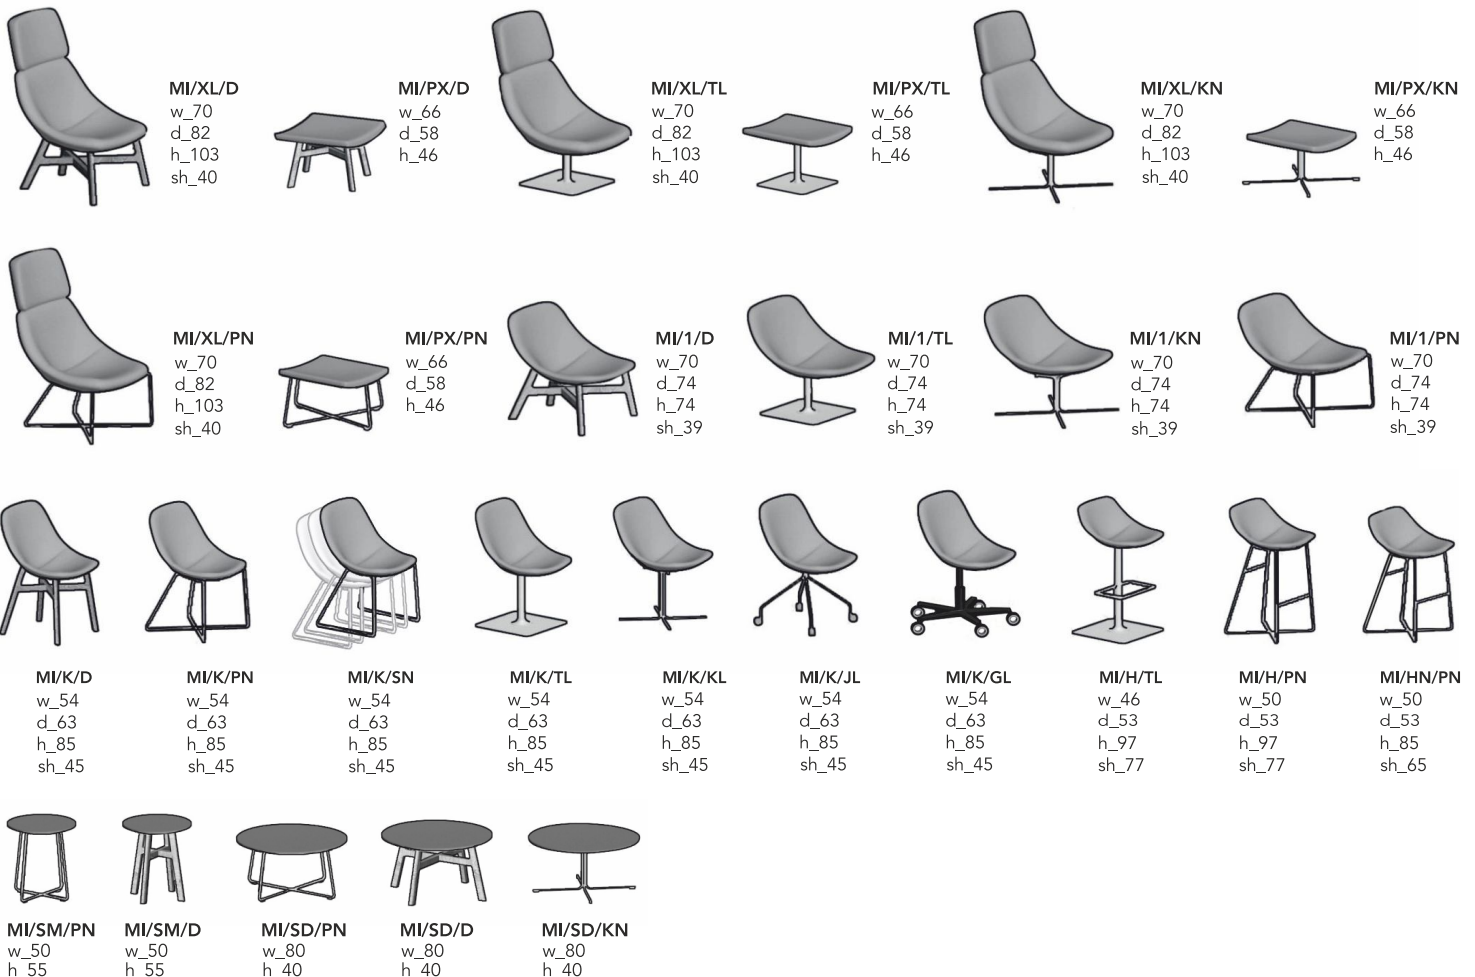

A large family of seats for uses both at home and in the office, hotel, restaurant, club, waiting rooms. The strongly profited bucket shape providing high seating comfort, its elegant form and carefully prepared details are features, which make the furniture stand out in the market.

The characteristic bucket shape is repeatable in armchairs, chairs and hackers which are made of the molded polyurethane foams forms.

The collection is complemented with small tables with tops of varnished or naturally veneered MDF, set on supports matching the seats.

<b>w</b>	<b>d</b>	<b>h</b>	<b>sh</b>
width	depth	height	seat height
Breite	Tiefe	Höhe	Sitzhöhe
szerokość	głębokość	wysokość	wysokość siedziska

**mishell.**

[www.noti.pl](http://www.noti.pl)  
[biuro@noti.pl](mailto:biuro@noti.pl)  
T 61 896-64-80